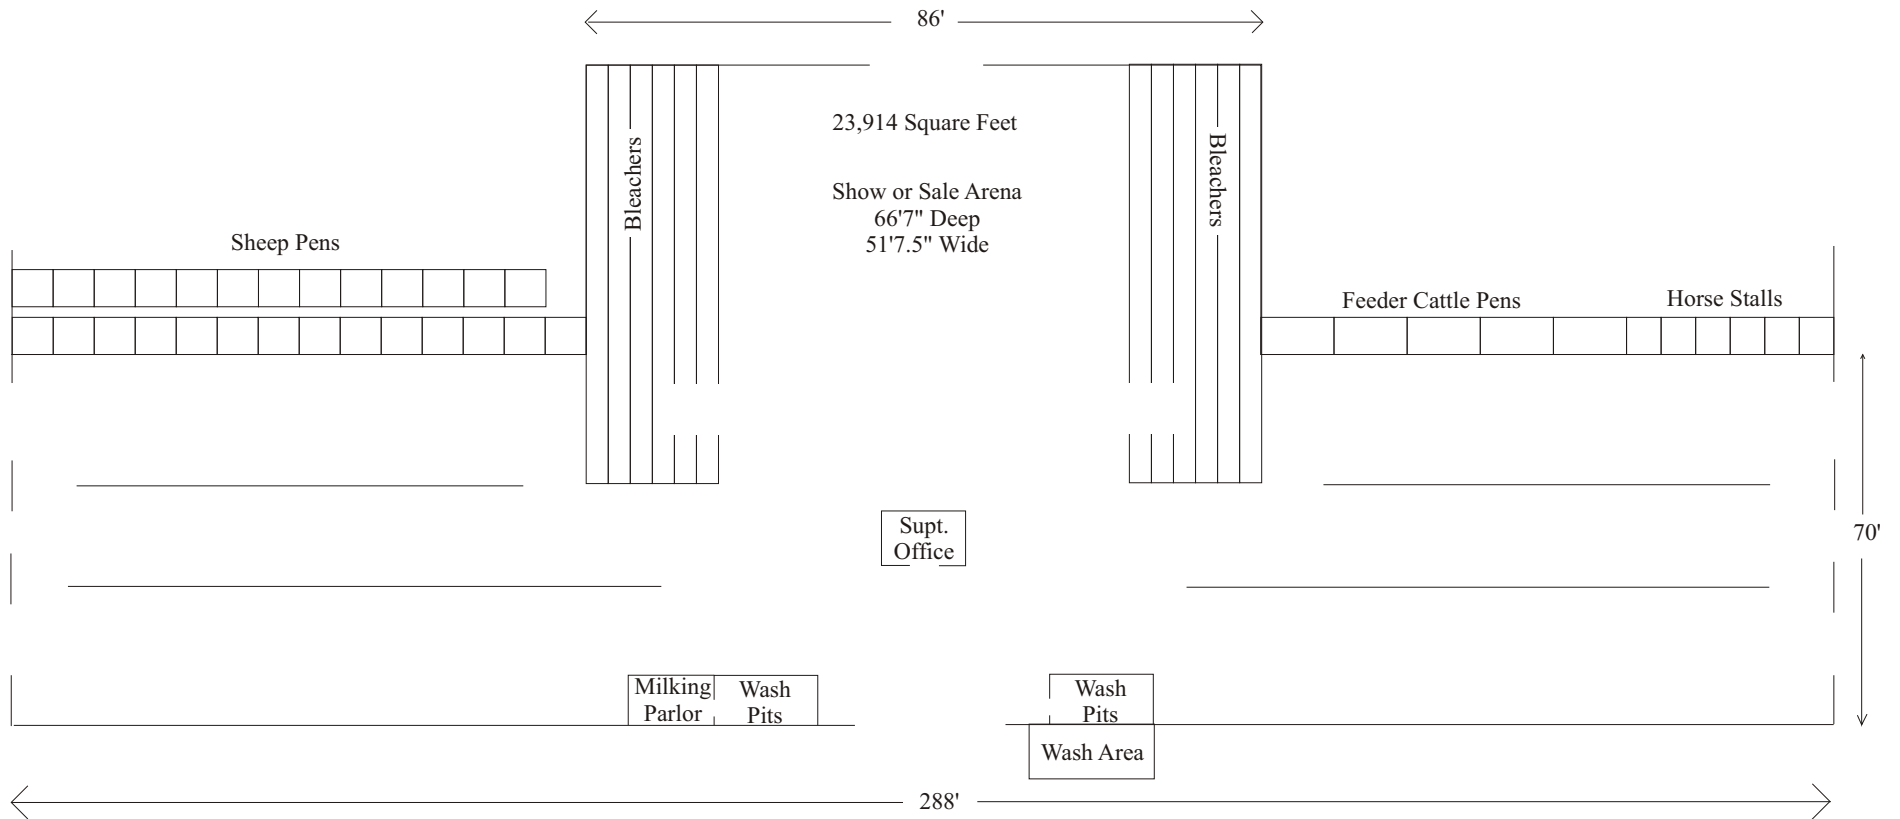

WINSTON-SALEM
entertainment-sports complex

P.O. Box 68, Winston-Salem, NC 27102

Telephone: (336) 727-2900 Fax: (336) 727-2922

www.ljvm.com

Livestock Barn

27th Street Side